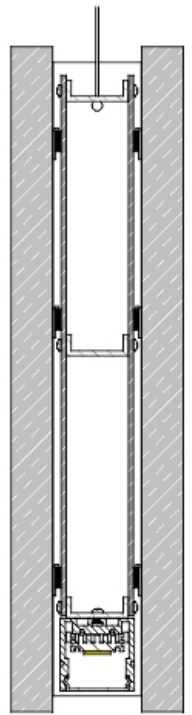

## Canopy

SQ - Square Plate 4 1/4" x 4 1/4"

RD - Round 4 1/4"

# Surprise FeltWind

Surprise / Pendant

8" Panel

12" Panel

16" Panel