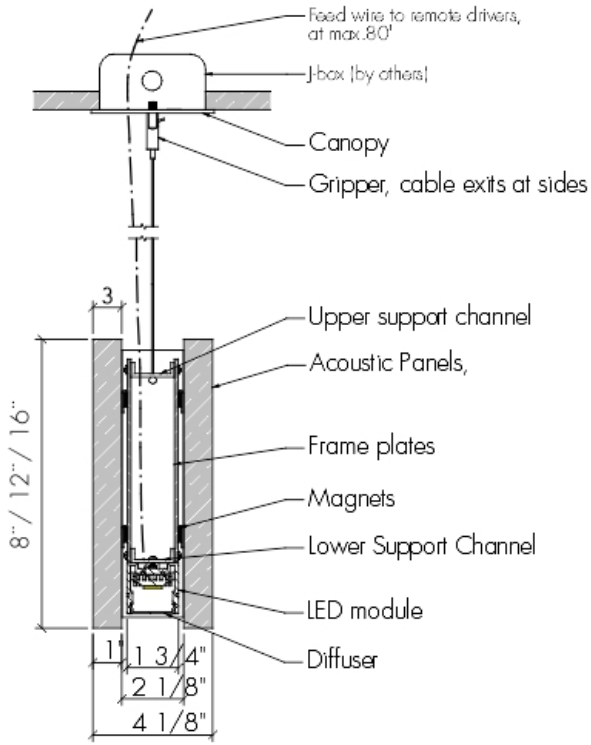

Surprise FeltWind

Surprise / Pendant

8" Panel