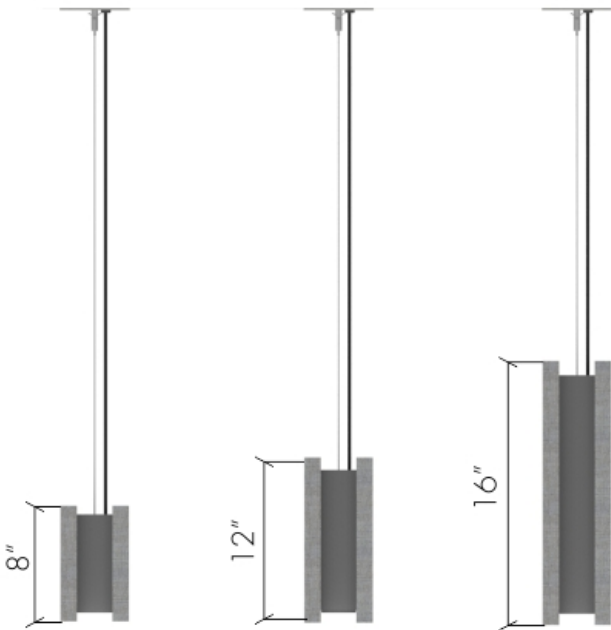

Surprise FeltWind

Surprise / Pendant

8" Panel