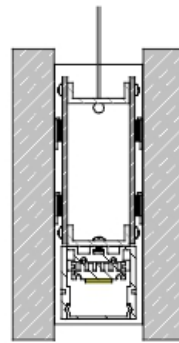

Surprise FeltWind

Surprise / Pendant

8" Panel