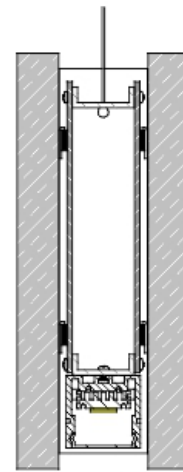

Surprise FeltWind

Surprise / Pendant

12" Panel