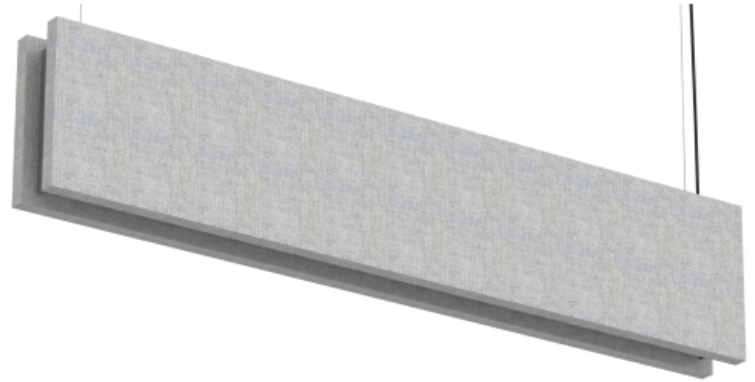

Surprise FeltWind

Surprise / Pendant

8" Panel