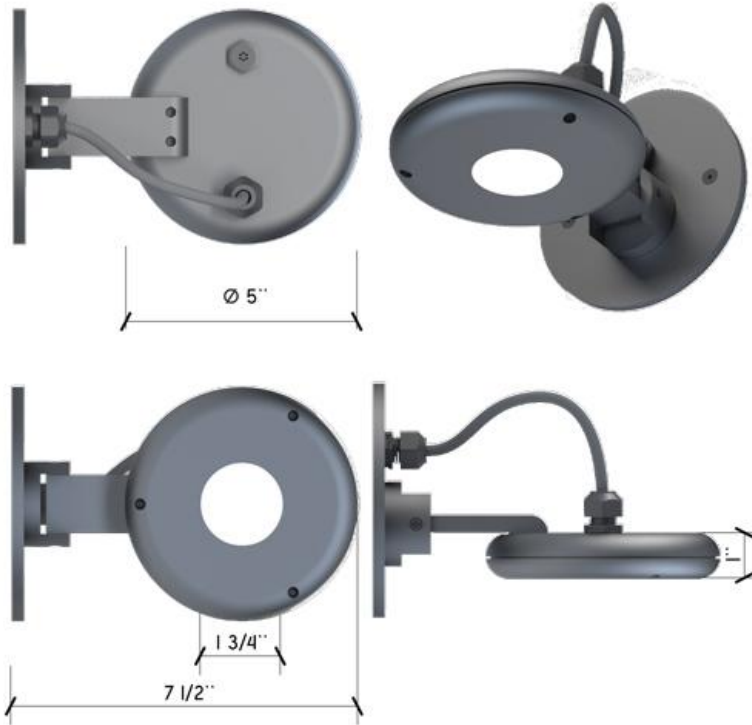

Rondo Wall- Ceiling - Adjustable Outdoor

Rondo / Outdoor

archlit reserves the right to make changes without prior notice. (01.27.2018)

Rondo, in aluminum, LED driverless, Outdoor Lighting adjustable Fixture. In 2700K and 3000. Standard color white and black, custom colors based on RAL numbers.

The wattage is 8 w per head and 800 lumens. A diffuser at the fixture, hides the LED from the naked eye, not showing the light source.

Can be used at walls, ceiling, or above ground (planters, paths, etc. with the required Jbox for outdoors).

Coming Soon

RoWCaO

Rondo Wall Ceiling Adjustable Outdoor

Lumen Output

30 - 3000 K 900 lumens 10w

Finish

WH - White
BK - Black
CU - Custom Color
Specify RAL color

Dimming Options

O - Non dimmable 120v
2 - DIM TRIAC 120 v
Only 120 V

Notes:

Only 120V. No drivers Required

Dimmable TRIAC only

Rondo Wall- Ceiling - Adjustable Outdoor

Rondo / Outdoor

Rondo Wall- Ceiling - Adjustable Outdoor