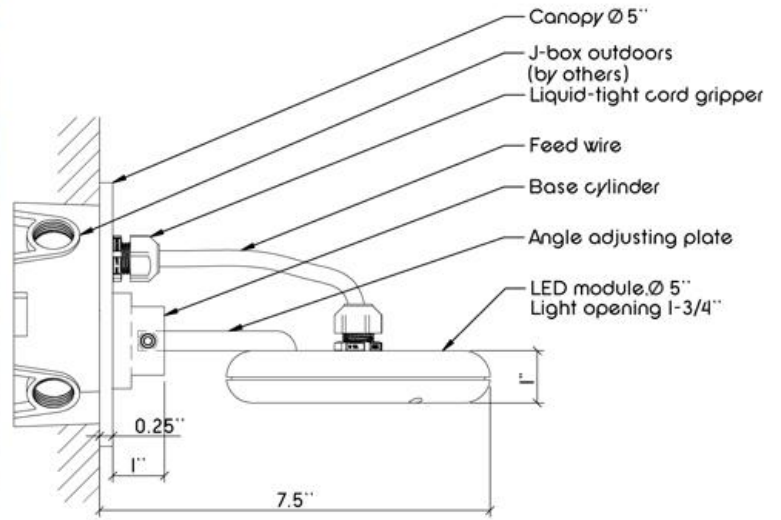

The wattage is 8 w per head and 800 lumens. A diffuser at the fixture, hides the LED from the naked eye, not showing the light source.

Can be used at walls, ceiling, or above ground (planters, paths, etc. with the required Jbox for outdoors).

O - Non dimmable 120v
2 - DIM TRIAC 120 v
Only 120 V

Notes:

Only 120V. No drivers Required

Dimmable TRIAC only

Rondo Wall- Ceiling - Adjustable Outdoor

Rondo / Outdoor

Rondo Wall- Ceiling - Adjustable Outdoor