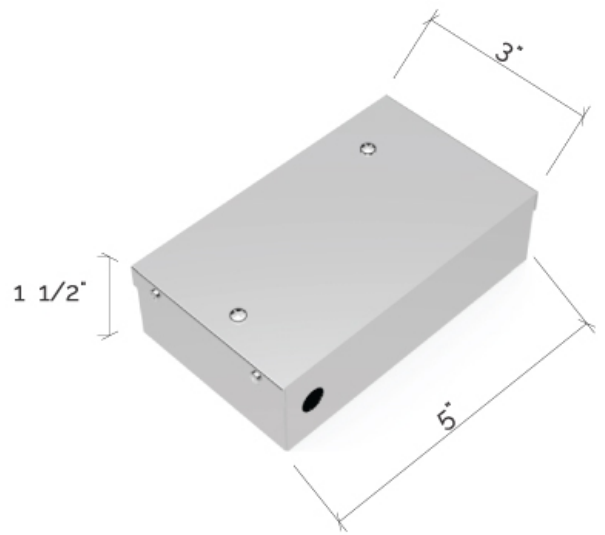

Surprise Trim Continuous Ceiling

Surprise / Recessed

ACT, Drywall, other ceilings
Add 3" per side for connectors

Surprise Trim Continuous Ceiling

Surprise / Recessed

Remote Drivers

Driver Box for Dimm 0-10v
NTS