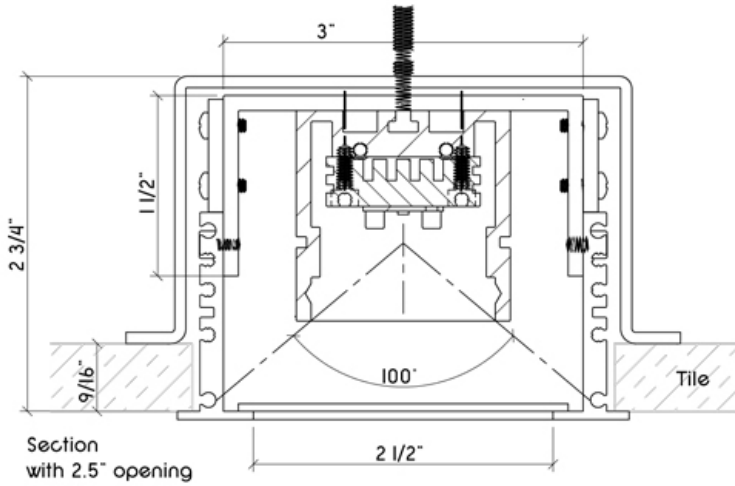

Surprise Trim Continuous Ceiling

Surprise / Recessed

Emergency

00 - No Emergency

EM - Emergency 4' nominal

Notes:

Drivers are remote

MacAdam 3. More than 90 CRI

Surprise Trim Continuous Ceiling

Surprise / Recessed

ACT, Drywall, other ceilings
Add 3" per side for connectors

Surprise Trim Continuous Ceiling

Surprise / Recessed

Remote Drivers

Driver Box for Dimm 0-10v
NTS