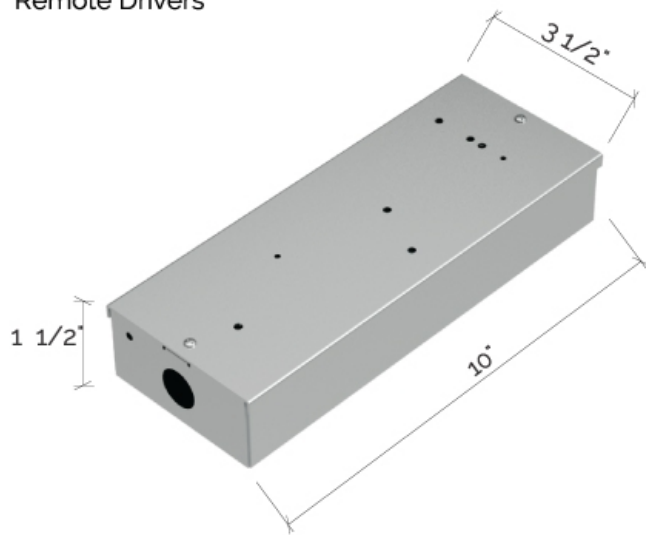

Surprise Trim Continuous Ceiling

Surprise / Recessed

ACT, Drywall, other ceilings
Add 3" per side for connectors

Surprise Trim Continuous Ceiling

Surprise / Recessed

Remote Drivers

Driver Box for Dimm 0-10v
NTS