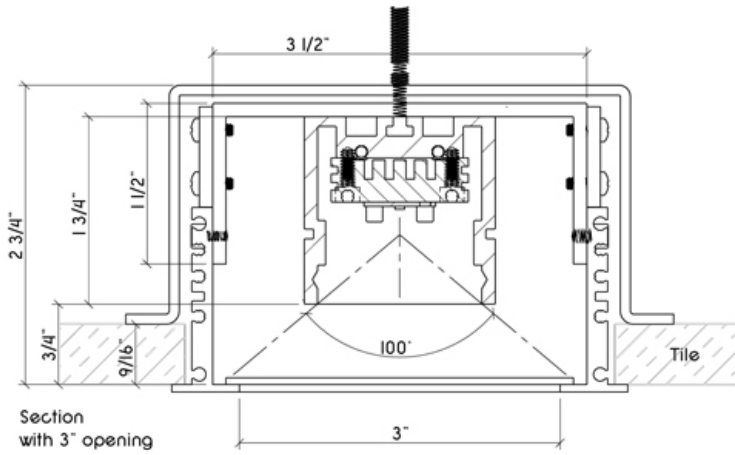

Surprise Trim Continuous Ceiling

Surprise / Recessed

Emergency

00 - No Emergency

EM - Emergency 4' nominal

Notes:

Drivers are remote

MacAdam 3. More than 90 CRI

Surprise Trim Continuous Ceiling

Surprise / Recessed

ACT, Drywall, other ceilings
Add 3" per side for connectors

Surprise Trim Continuous Ceiling

Surprise / Recessed

Remote Drivers

Driver Box for Dimm 0-10v
NTS