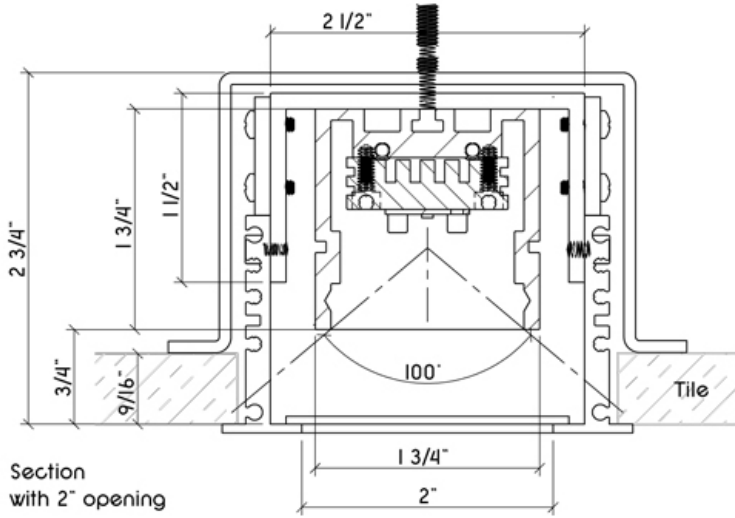

Surprise Trim Continuous Ceiling

Surprise / Recessed

Emergency

00 - No Emergency

EM - Emergency 4' nominal

Notes:

Drivers are remote

MacAdam 3. More than 90 CRI

Surprise Trim Continuous Ceiling

Surprise / Recessed

ACT, Drywall, other ceilings
Add 3" per side for connectors

Surprise Trim Continuous Ceiling

Surprise / Recessed

Remote Drivers

Driver Box for Dimm 0-10v
NTS