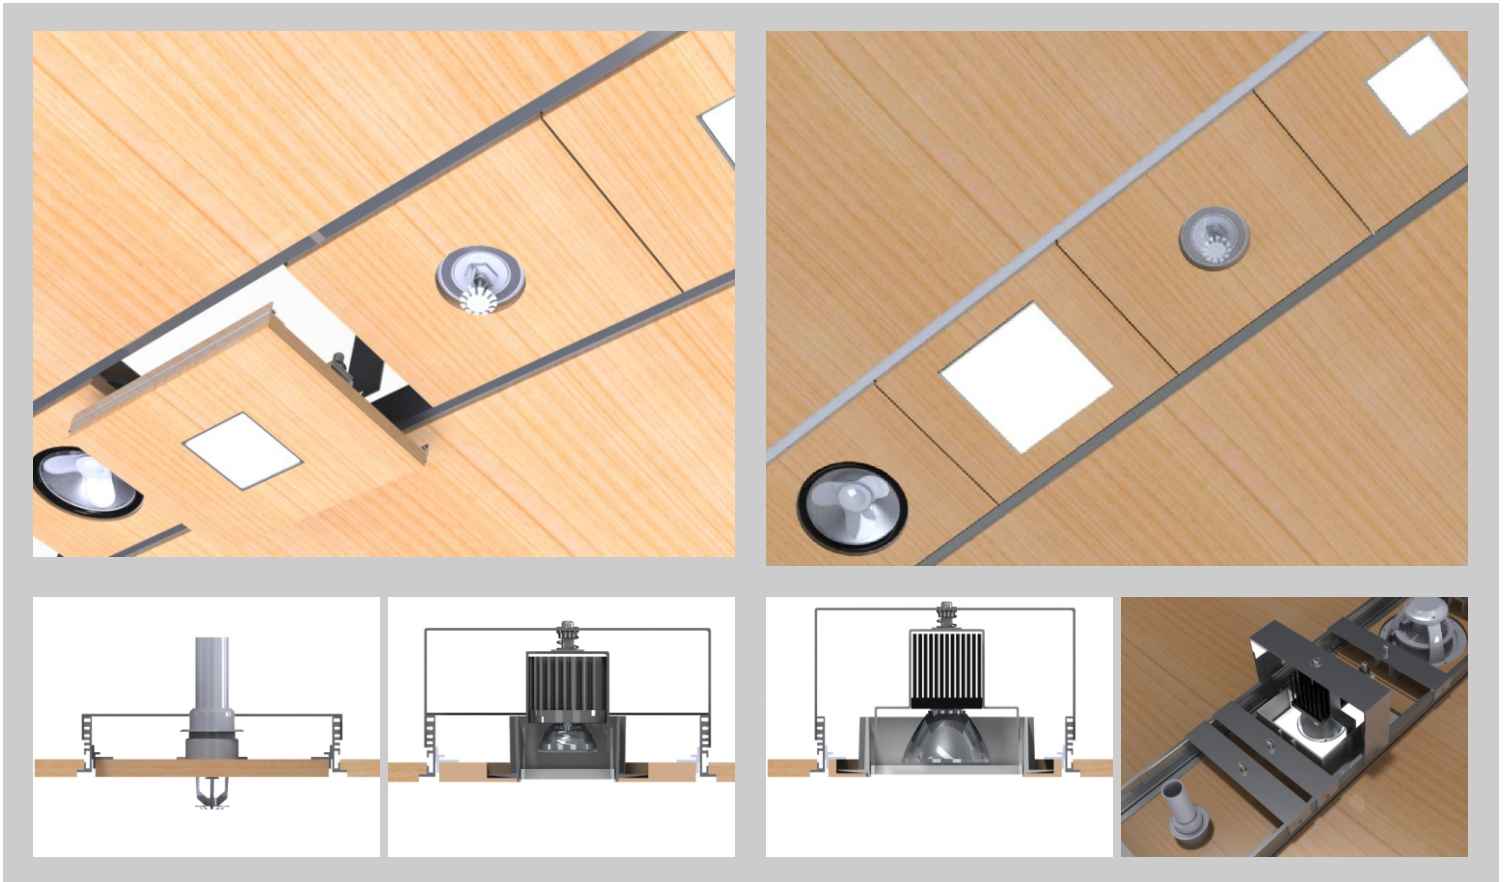

## Lighting, Air grills, Speakers, Integration System

Orchestra is a System that integrates Lighting (recessed, pendants and ceiling mounted), Sprinklers, Air flow vents, speakers and devices that need to be installed on ceilings.

The system blends with the architecture, allowing the use of drywall, wood or the finished selected by the design team.

The minimum width is 7", up to 12". For bigger sizes please contact factory.

Coordination needed on elements used in each particular job. Runs are straight and can intersect at points generating a square with a reveal; there is always a reveal at both sides and a smaller reveal between caps. Pendant fixtures can also be hanging from the system.