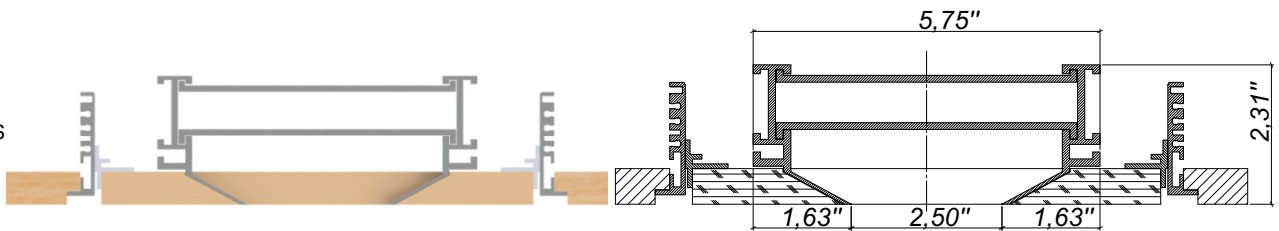

Orchestra is a System that integrates Lighting (recessed, pendants and ceiling mounted), Sprinklers, Air flow vents, speakers and devices that need to be installed on ceilings.

The system blends with the architecture, allowing the use of drywall, wood or the finished selected by the design team.

The minimum width is 7", up to 12". For bigger sizes please contact factory.

Coordination needed on elements used in each particular job. Runs are straight and can intersect at points generating a square with a reveal; there is always a reveal at both sides and a smaller reveal between caps. Pendant fixtures can also be hanging from the system.

Orchestra for Titus
FL 25