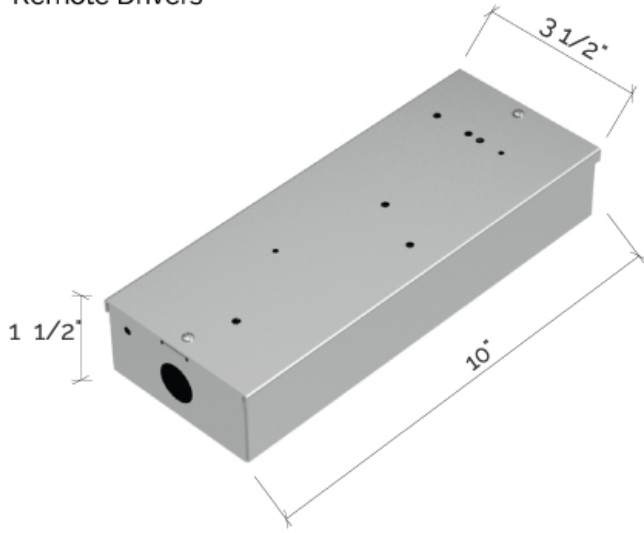

Specify requested max length in inches

Emergency

00 - No Emergency

EM - Emergency

Max distance to remote emergency packs 50' We recommend to have emergency packs and drivers in a cluster

Specify how many packs per fixture (each pack for 4 feet of light)

Emergency Output is 75% of lighting when connected to line output

Notes:

Drivers are remote

Max distance to drivers 100'

Remote Drivers

Driver Box for Dimm 0-10v
NTS

Driver Box Non Dimm and TRIAC drivers
NTS