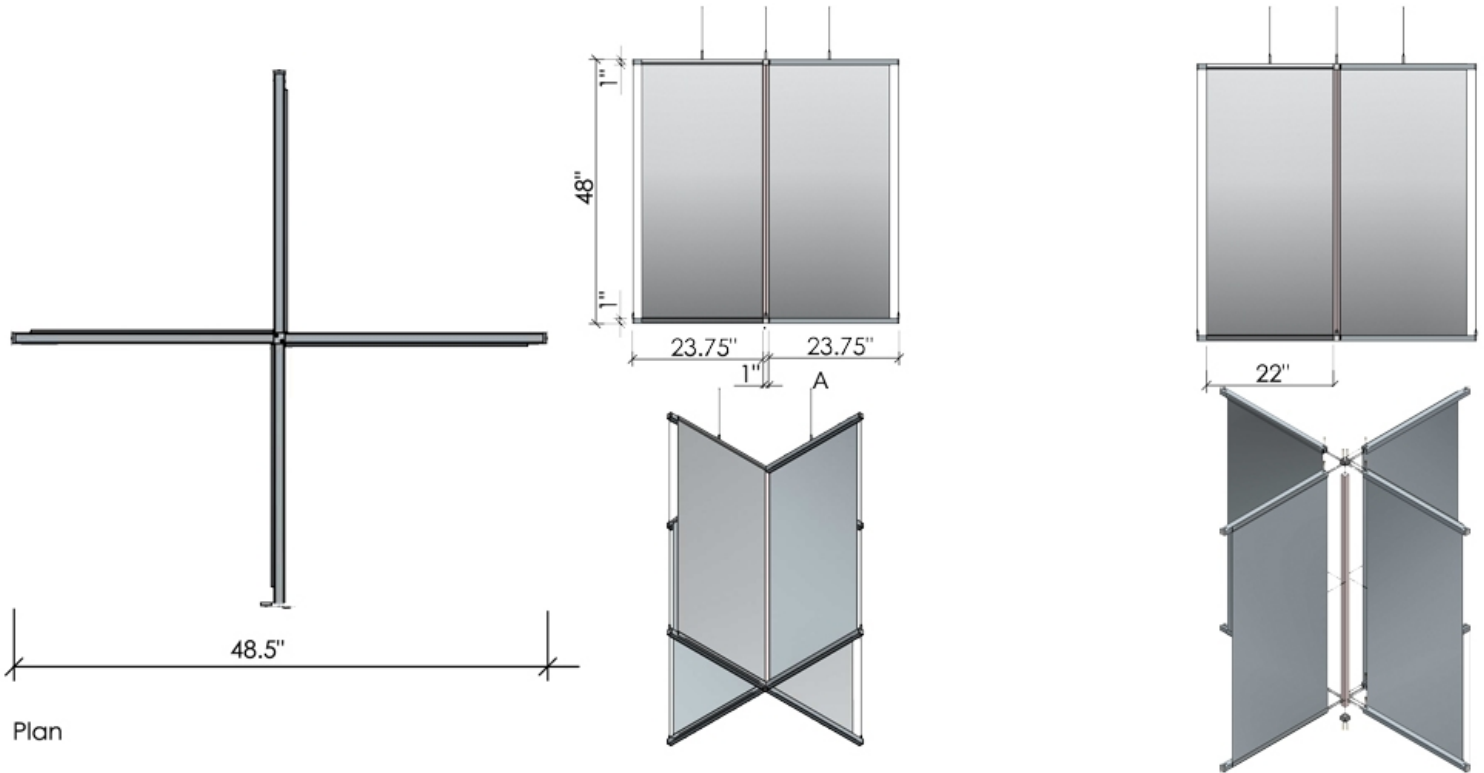

Finish

WH - White

BK - Black

Cu - Custom Color

Specify RAL color

Lighting fixtures color

Felt Color

Fst - Gray Felt

Fop - Other Felt Options

Consult Factory for other possible colors

Standard color is gray

Dimming

O - Non Dimmable 120v

1 - Non Dimmable 277v

4 - Dimmable 0-10v (4wires, 120 or 277 v)

Dimmable TRIAC (2 wires, max 25w, 120v) requires more drivers if run is bigger than 2'

Canopy

RD - Round 4" x 4" JBox

SQ - Square Plate 4"x 4"

Suspension Aircraft Cable

36 - 36" max

100 - 100" max

Scu - Suspension Custom Length

Specify requested max length in inches

Emergency

00 - No Emergency

EM - Emergency

Max distance to remote emergency packs 50' We recommend to have emergency packs and drivers in a cluster

Specify how many packs per fixture (each pack for 4 feet of light)

Emergency Output is 75% of lighting when connected to line output

Notes:

Drivers are remote

Max distance to drivers 100'