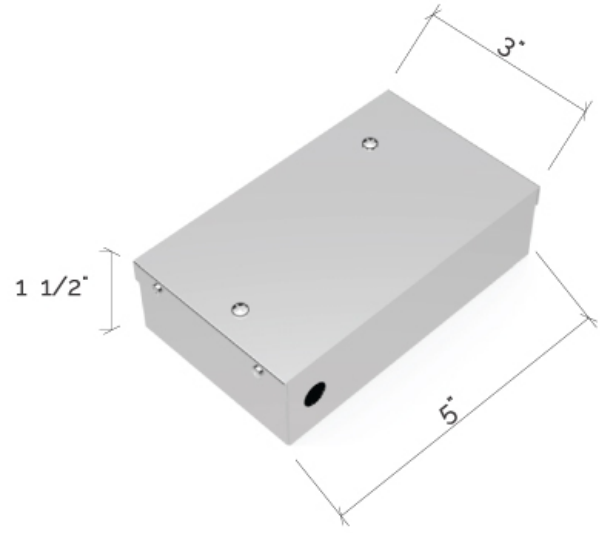

Emergency Output is 75% of lighting when connected to line output

Notes:

Drivers are remote

Max distance to drivers 100'

Remote Drivers

Driver Box for Dimm 0-10v
NTS

Driver Box Non Dimm and TRIAC drivers
NTS